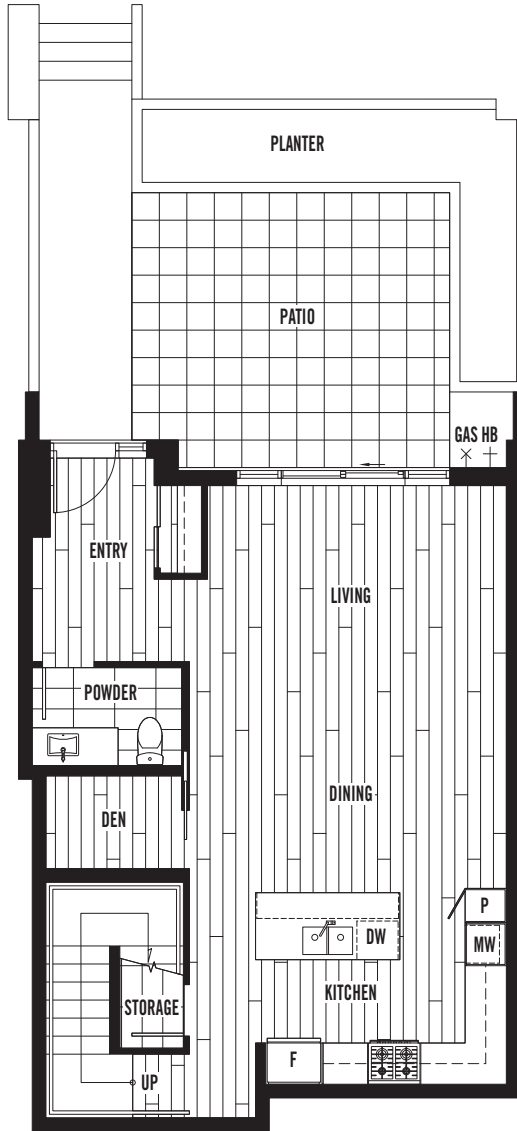

HUNTER

AT LYNN CREEK

TH.1

2 BEDROOM + DEN
2.5 BATH

LIVING 1547 SF
OUTDOOR 203 SF

EAST TOWER