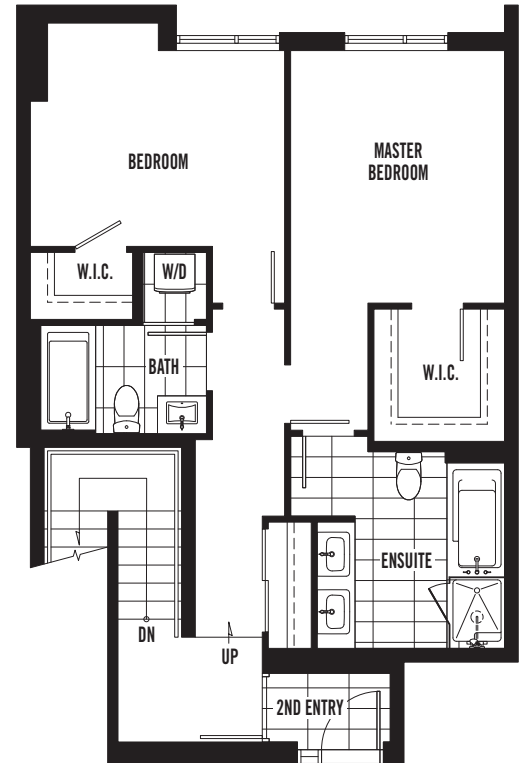

HUNTER

AT LYNN CREEK

TH.1

2 BEDROOM + DEN
2.5 BATH

LIVING 1547 SF
OUTDOOR 203 SF

EAST TOWER